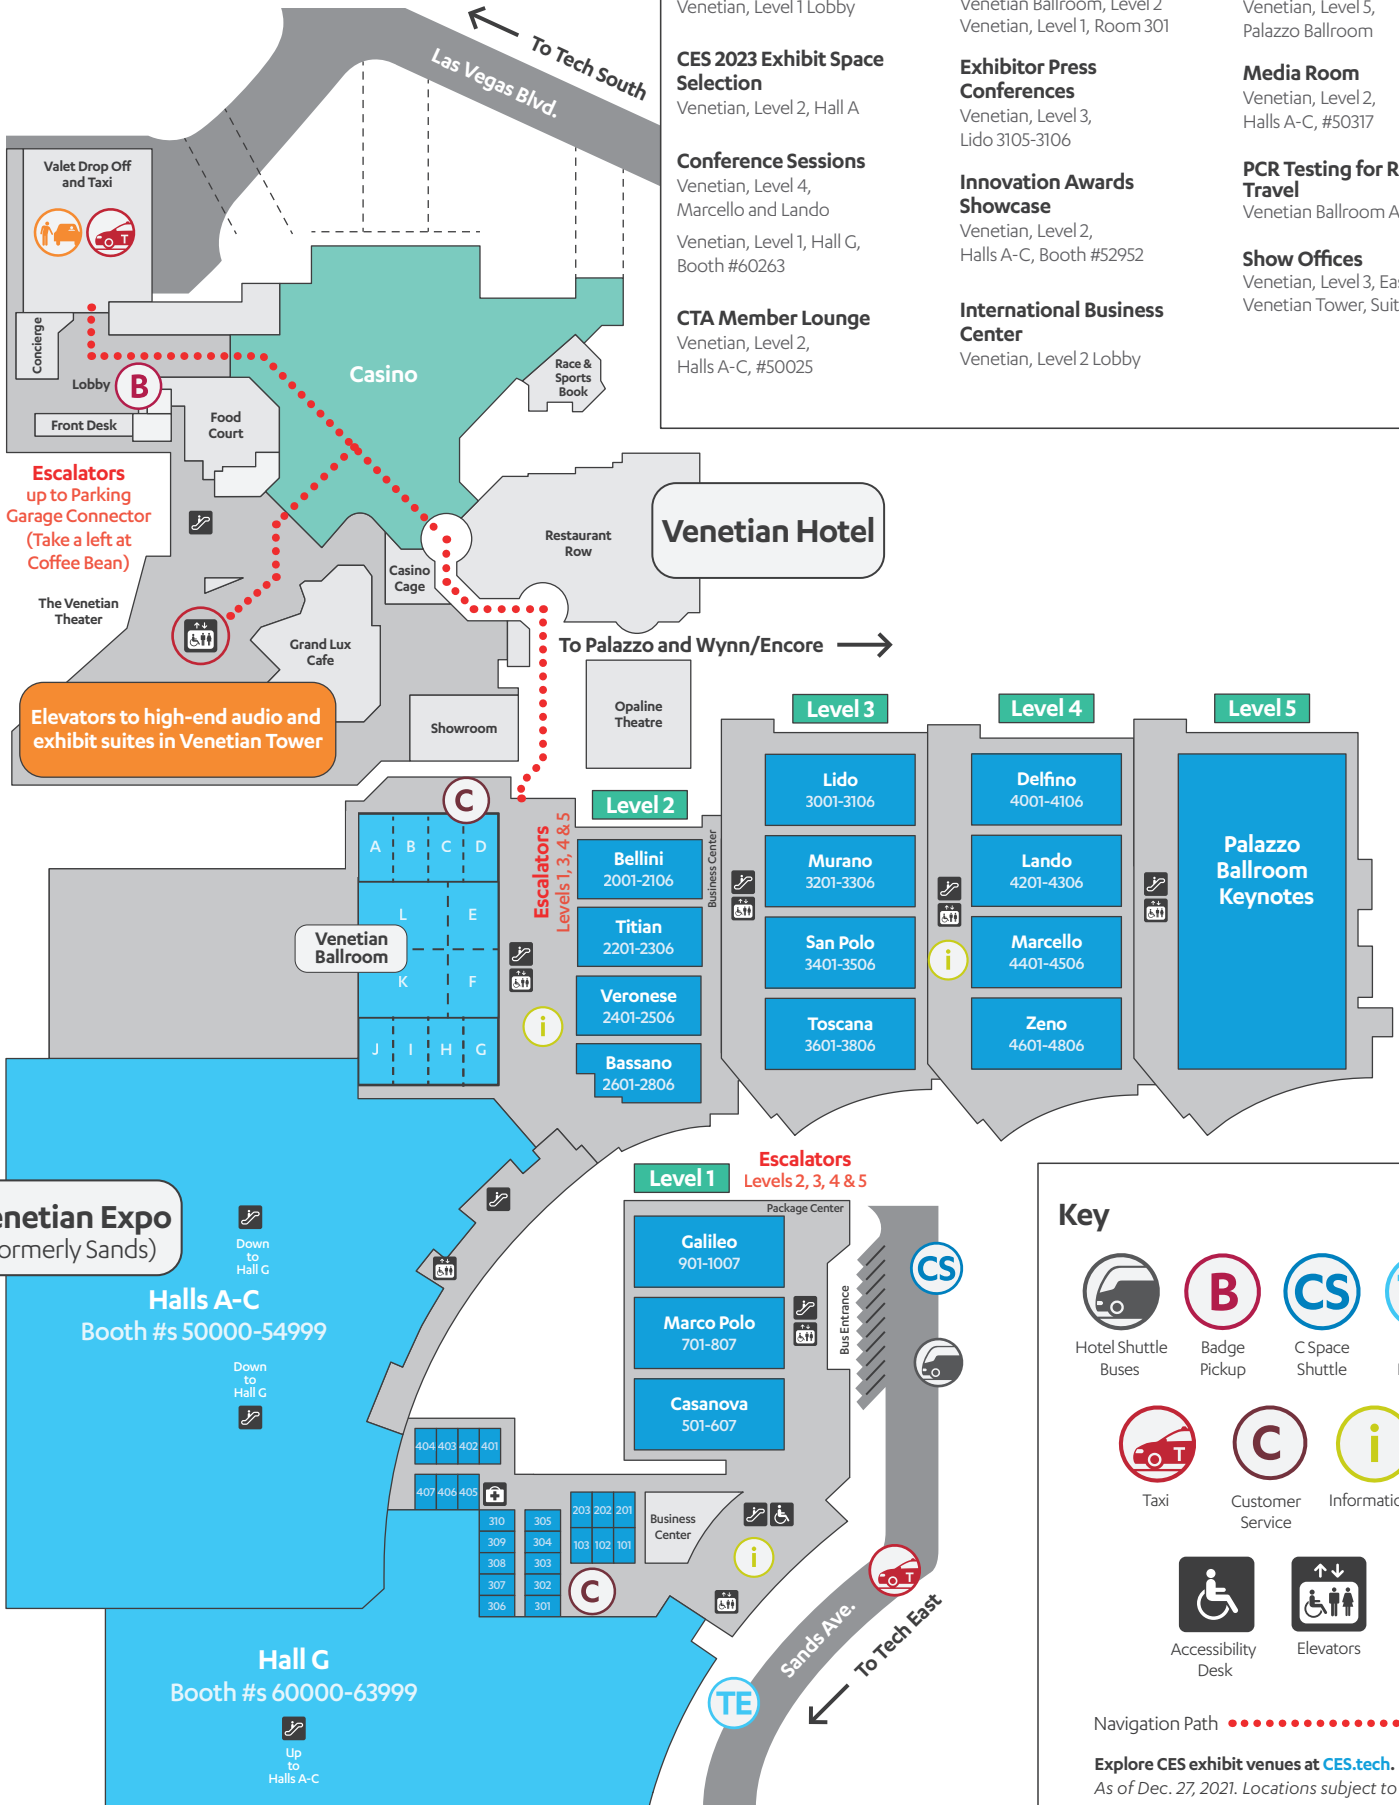

International Business Center

Venetian, Level 2 Lobby

Keynotes

Venetian, Level 5, Palazzo Ballroom

Media Room

Venetian, Level 2, Halls A-C, #50317

PCR Testing for Return Travel

Venetian Ballroom A, Level 2

Show Offices

Venetian, Level 3, East Foyer
Venetian Tower, Suite 29-207

Key

Navigation Path ●●●●●●●●●●

Explore CES exhibit venues at CES.tech.
As of Dec. 27, 2021. Locations subject to change.
Map not to scale.

PCR Testing for Return Travel
Level 1 West, Bluethorn 8

Level 2 - East

C Space at ARIA Exhibit Hours

Wednesday, Jan. 5	9 AM-5 PM
Thursday, Jan. 6	9 AM-5 PM
Friday, Jan. 7	9 AM-5 PM

Key

Explore CES exhibit venues at [CES.tech](https://ces.tech).
As of Dec. 27, 2021. Locations subject to change.
Map not to scale.

Level 1 - East

Plaza Level - East