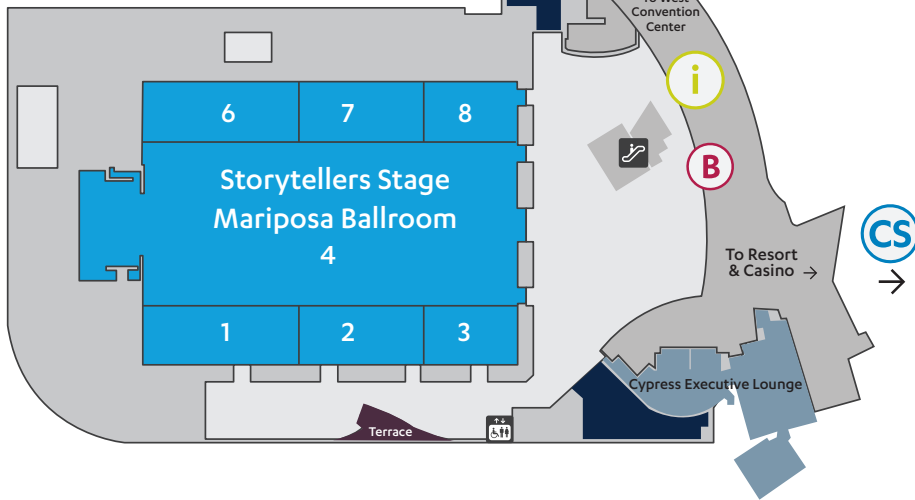

Show Offices

Venetian, Level 3, East Foyer
Venetian Tower, Suite 29-207

Key

Navigation Path ●●●●●●●●●●

Explore CES exhibit venues at CES.tech.
As of Dec. 27, 2021. Locations subject to change.
Map not to scale.

Consumer Technology Association

Tech South ARIA

Level 3 - East

Show Services at ARIA

Badge Pickup
Level 2 East

Customer Service
Level 1 West, Bluethorn 1

Conference Sessions
Level 2 East, Mariposa 4
Plaza Level East, Orovada 5
Level 1 East, Joshua 10

PCR Testing for Return Travel
Level 1 West, Bluethorn 8

Level 2 - East

C Space at ARIA Exhibit Hours

Wednesday, Jan. 5	9 AM-5 PM
Thursday, Jan. 6	9 AM-5 PM
Friday, Jan. 7	9 AM-5 PM

Key

Explore CES exhibit venues at [CES.tech](https://ces.tech).
As of Dec. 27, 2021. Locations subject to change.
Map not to scale.

Level 1 - East

Plaza Level - East