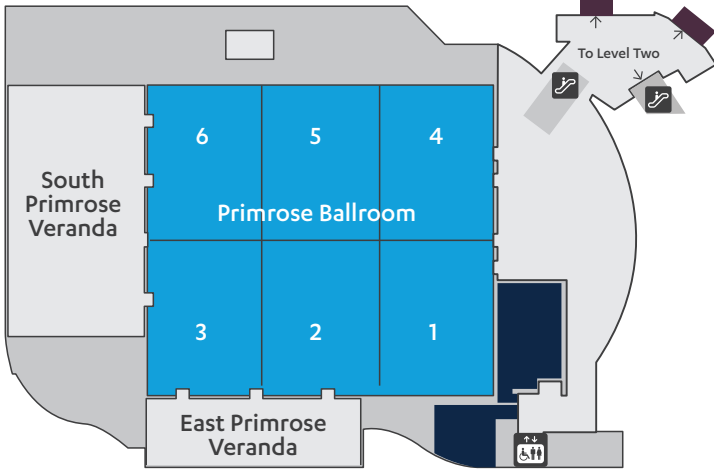

International Business Center

Venetian, Level 2 Lobby

Keynotes

Venetian, Level 5, Palazzo Ballroom

Media Room

Venetian, Level 2, Halls A-C, #50317

PCR Testing for Return Travel

Venetian Ballroom A, Level 2

Show Offices

Venetian, Level 3, East Foyer
Venetian Tower, Suite 29-207

Key

Navigation Path ●●●●●●●●●●

Explore CES exhibit venues at CES.tech.
As of Dec. 27, 2021. Locations subject to change.
Map not to scale.

Consumer Technology Association

Tech South ARIA

Level 3 - East

Show Services at ARIA

Badge Pickup
Level 2 East

Customer Service
Level 1 West, Bluethorn 1

Conference Sessions
Level 2 East, Mariposa 4
Plaza Level East, Orovada 5
Level 1 East, Joshua 10

PCR Testing for Return Travel
Level 1 West, Bluethorn 8

Level 2 - East

C Space at ARIA Exhibit Hours

Wednesday, Jan. 5	9 AM-5 PM
Thursday, Jan. 6	9 AM-5 PM
Friday, Jan. 7	9 AM-5 PM

Key

Explore CES exhibit venues at [CES.tech](https://ces.tech).
As of Dec. 27, 2021. Locations subject to change.
Map not to scale.