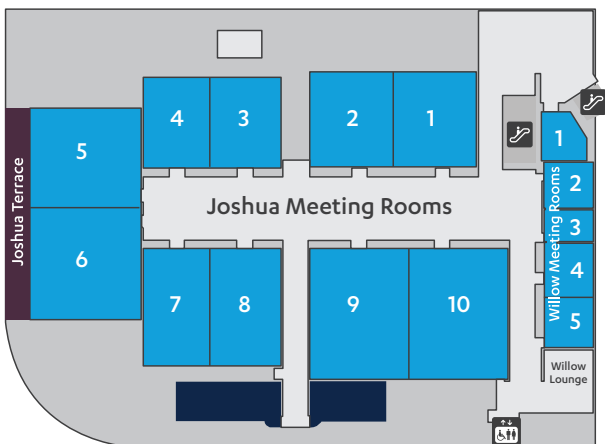

Show Offices

Venetian, Level 3, East Foyer
Venetian Tower, Suite 29-207

Key

Navigation Path ●●●●●●●●●●

Explore CES exhibit venues at CES.tech.
As of Dec. 27, 2021. Locations subject to change.
Map not to scale.

Consumer Technology Association

Tech South ARIA

Level 3 - East

Show Services at ARIA

Badge Pickup
Level 2 East

Customer Service
Level 1 West, Bluethorn 1

Conference Sessions
Level 2 East, Mariposa 4
Plaza Level East, Orovada 5
Level 1 East, Joshua 10

PCR Testing for Return Travel
Level 1 West, Bluethorn 8

Level 2 - East

C Space at ARIA Exhibit Hours

Wednesday, Jan. 5	9 AM-5 PM
Thursday, Jan. 6	9 AM-5 PM
Friday, Jan. 7	9 AM-5 PM

Key

Explore CES exhibit venues at [CES.tech](https://ces.tech).
As of Dec. 27, 2021. Locations subject to change.
Map not to scale.

Level 1 - East

Plaza Level - East