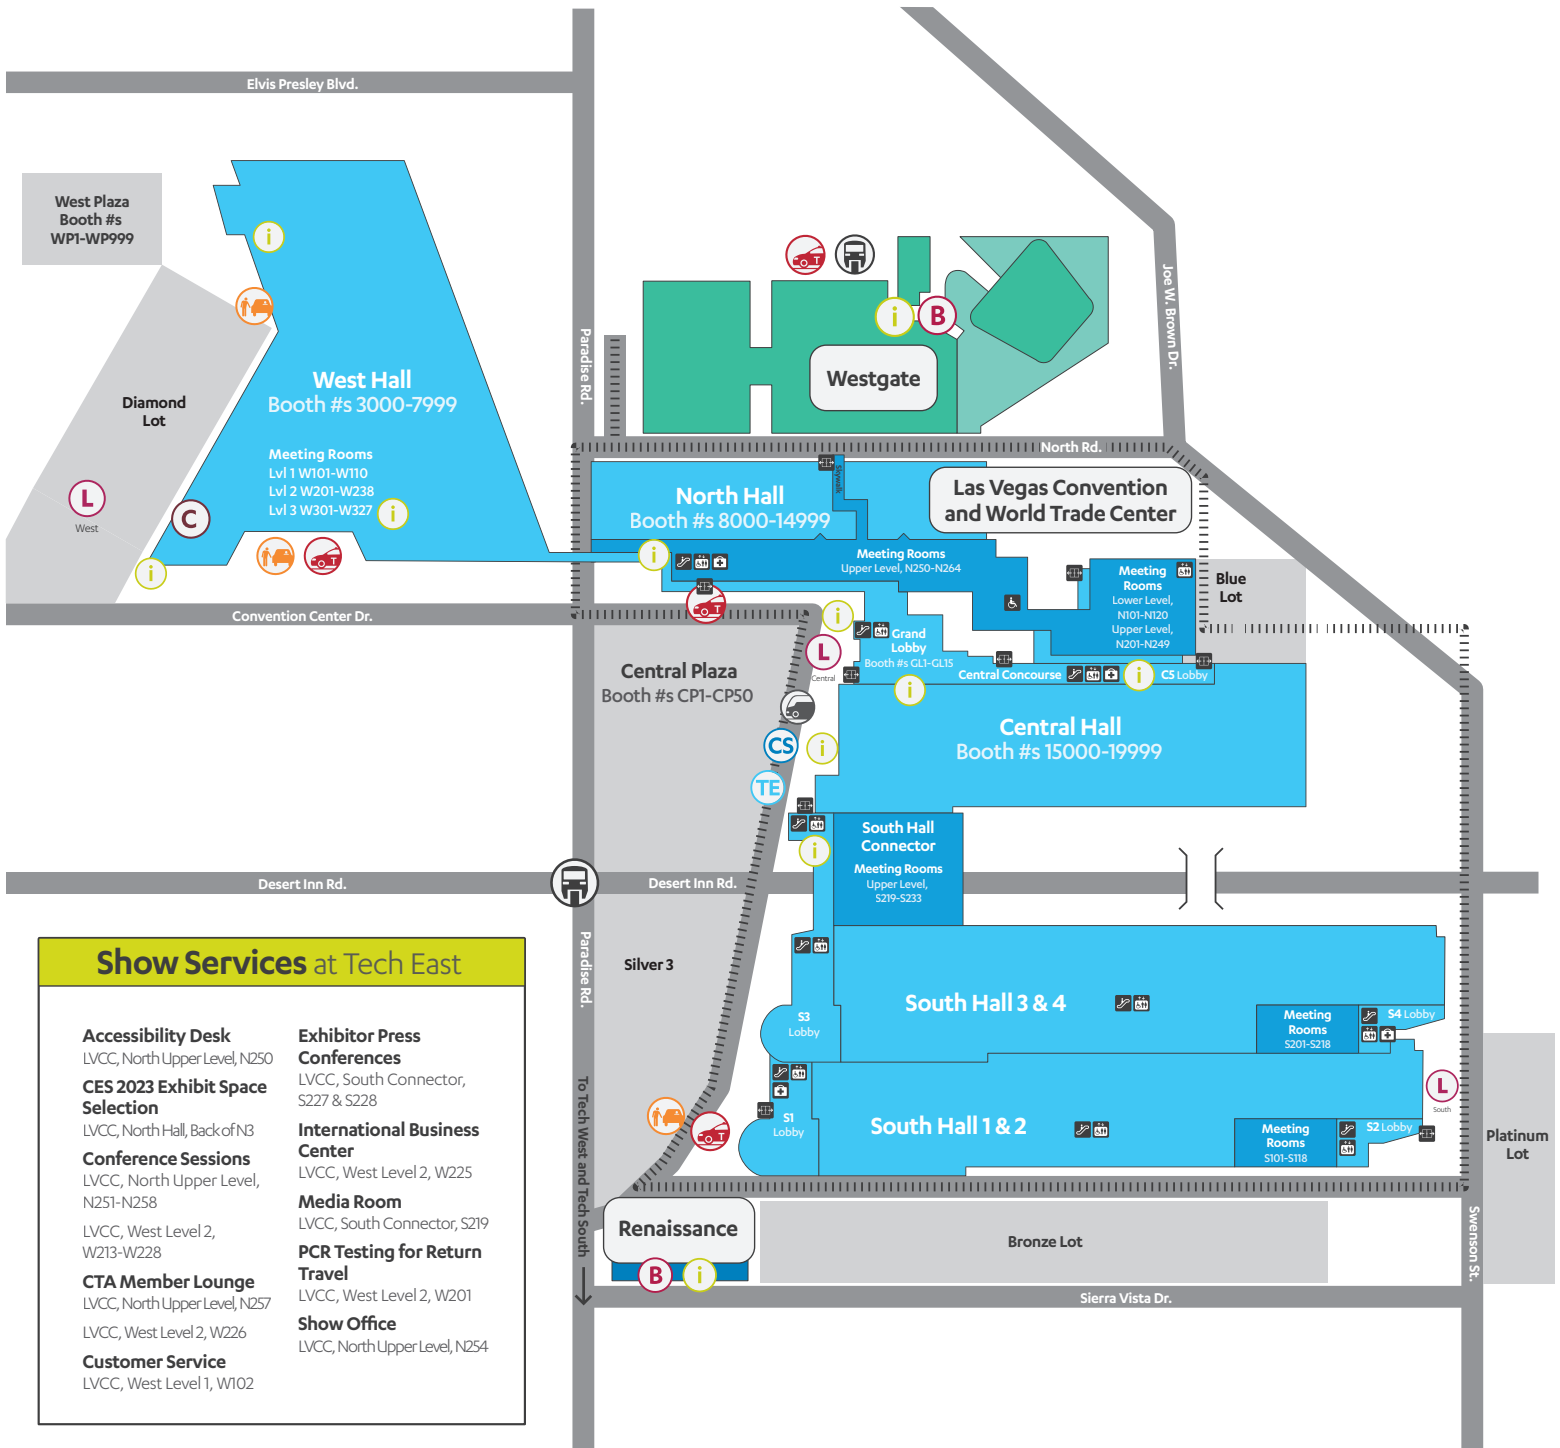

Wednesday, Jan. 5	9 AM-5 PM
Thursday, Jan. 6	9 AM-5 PM
Friday, Jan. 7	9 AM-5 PM

Key

 C Space Shuttle
 Tech Express
 LVCC Loop
 Las Vegas Monorail
 Hotel

Explore CES exhibit venues at [CES.tech](https://ces.tech).
As of Dec. 27, 2021. Locations subject to change. Map not to scale.

Consumer
Technology
Association

Tech East

Las Vegas Convention and World Trade Center (LVCC),
Renaissance Las Vegas and Westgate Las Vegas

Key

Hotel Shuttle Buses	LVCC Loop	C Space Shuttle	Tech Express	Passenger Pickup/Drop-off	Taxi	Badge Pickup	Customer Service	Information	Las Vegas Monorail	Accessibility Desk	Automatic Doors	Elevators

PCR Testing for Return Travel
Level 1 West, Bluethorn 8

Level 2 - East

C Space at ARIA Exhibit Hours

Wednesday, Jan. 5	9 AM-5 PM
Thursday, Jan. 6	9 AM-5 PM
Friday, Jan. 7	9 AM-5 PM

Key

Explore CES exhibit venues at [CES.tech](https://ces.tech).
As of Dec. 27, 2021. Locations subject to change.
Map not to scale.

Level 1 - East

Plaza Level - East