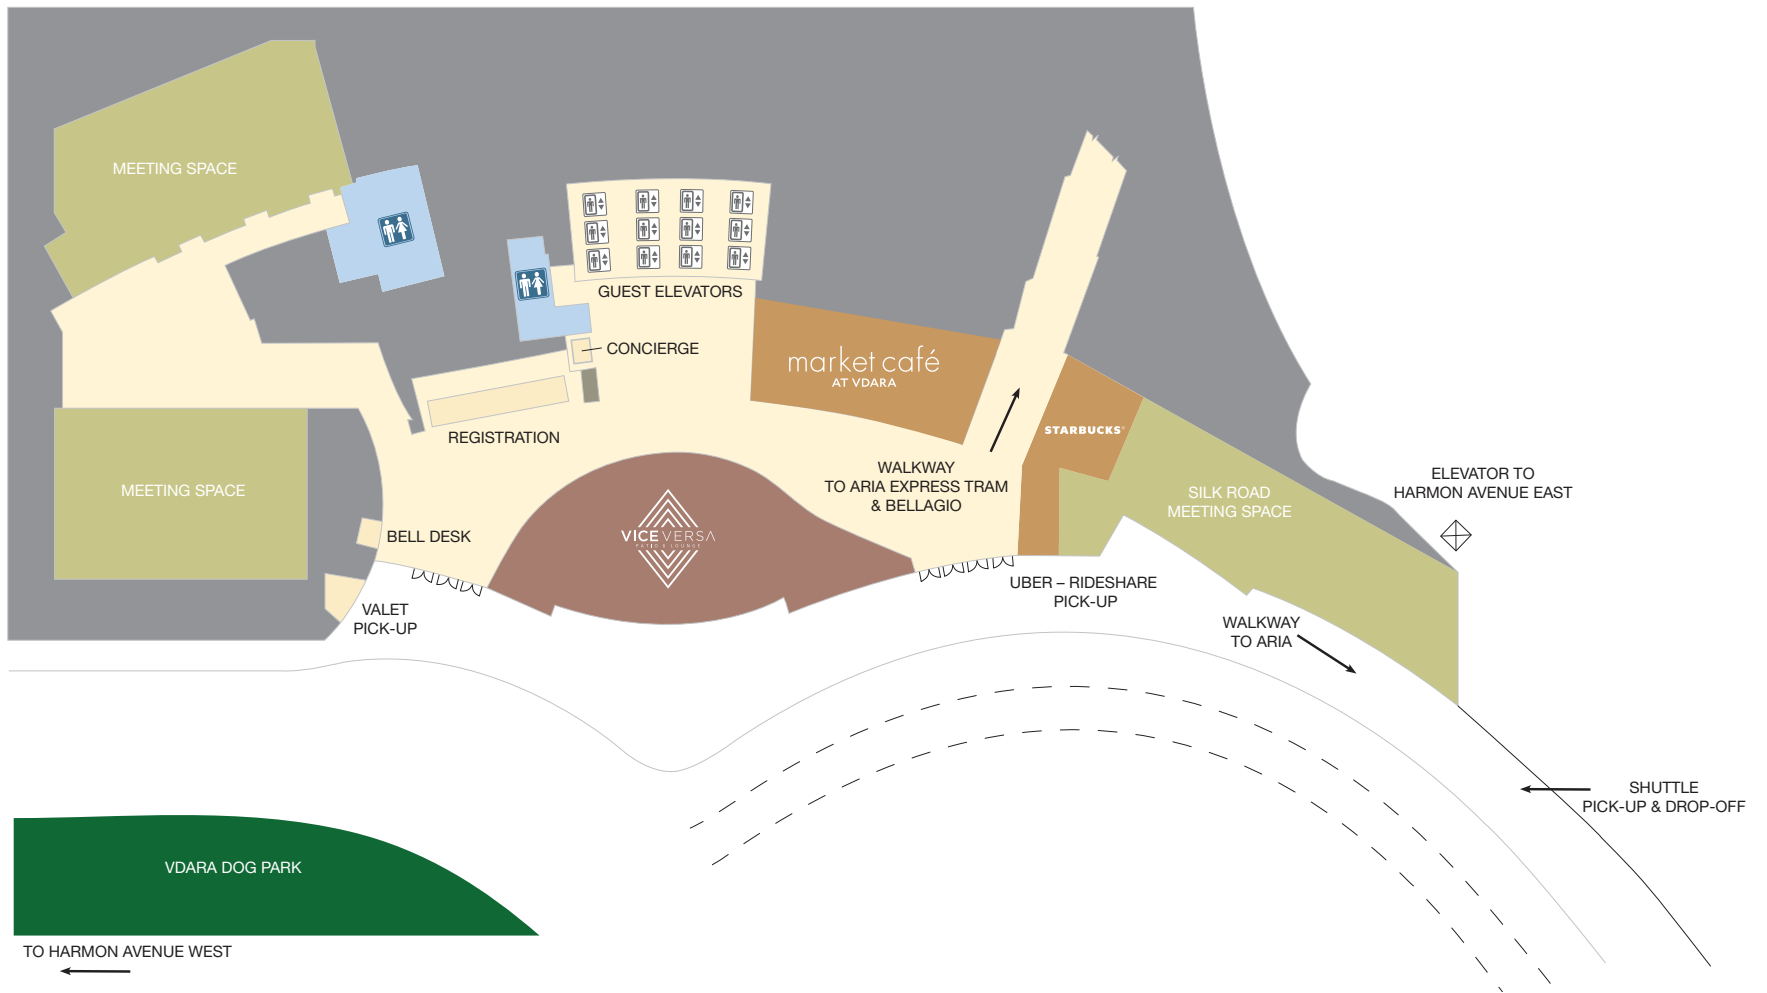

◀ PREV

HOME

NEXT ▶

NORTH VALET LOWER LEVEL

KEY

- | | | |
|--------------------------|--------------------------------|---------------------------------------|
| PUBLIC THOROUGHFARE | SPA / FITNESS CENTER | WASHROOMS |
| SLOTS & ELECTRONIC GAMES | BARS & LOUNGES | MEN'S SHOESHINE |
| TABLE GAMES | CONCIERGE & RESORT CLUB LOUNGE | AUTOMATED TELLER MACHINE |
| CASINO & SPORTS BOOK | MEETING SPACES | INTERNET KIOSKS |
| SHOPS & BOUTIQUES | ELEVATORS | TELEPHONE |
| RESTAURANTS | STAIRS & ESCALATORS | UBER - RIDESHARE PICK-UP AND DROP-OFF |

◀ PREV

HOME

NEXT ▶

Vdara®

LEVEL 1

KEY

- | | | |
|--------------------------|--------------------------------|---------------------------------------|
| PUBLIC THOROUGHFARE | SPA / FITNESS CENTER | WASHROOMS |
| SLOTS & ELECTRONIC GAMES | BARS & LOUNGES | MEN'S SHOESHINE |
| TABLE GAMES | CONCIERGE & RESORT CLUB LOUNGE | AUTOMATED TELLER MACHINE |
| CASINO & SPORTS BOOK | MEETING SPACES | INTERNET KIOSKS |
| SHOPS & BOUTIQUES | ELEVATORS | TELEPHONE |
| RESTAURANTS | STAIRS & ESCALATORS | UBER - RIDESHARE PICK-UP AND DROP-OFF |

◀ PREV

HOME

NEXT ▶

Vdara®

LEVEL 2- THE SPA

KEY

- | | | |
|---|--|---|
|  PUBLIC THOROUGHFARE |  SPA / FITNESS CENTER |  WASHROOMS |
|  SLOTS & ELECTRONIC GAMES |  BARS & LOUNGES |  MEN'S SHOESHINE |
|  TABLE GAMES |  CONCIERGE & RESORT CLUB LOUNGE |  AUTOMATED TELLER MACHINE |
|  CASINO & SPORTS BOOK |  MEETING SPACES |  INTERNET KIOSKS |
|  SHOPS & BOUTIQUES |  ELEVATORS |  TELEPHONE |
|  RESTAURANTS |  STAIRS & ESCALATORS |  UBER - RIDESHARE PICK-UP AND DROP-OFF |