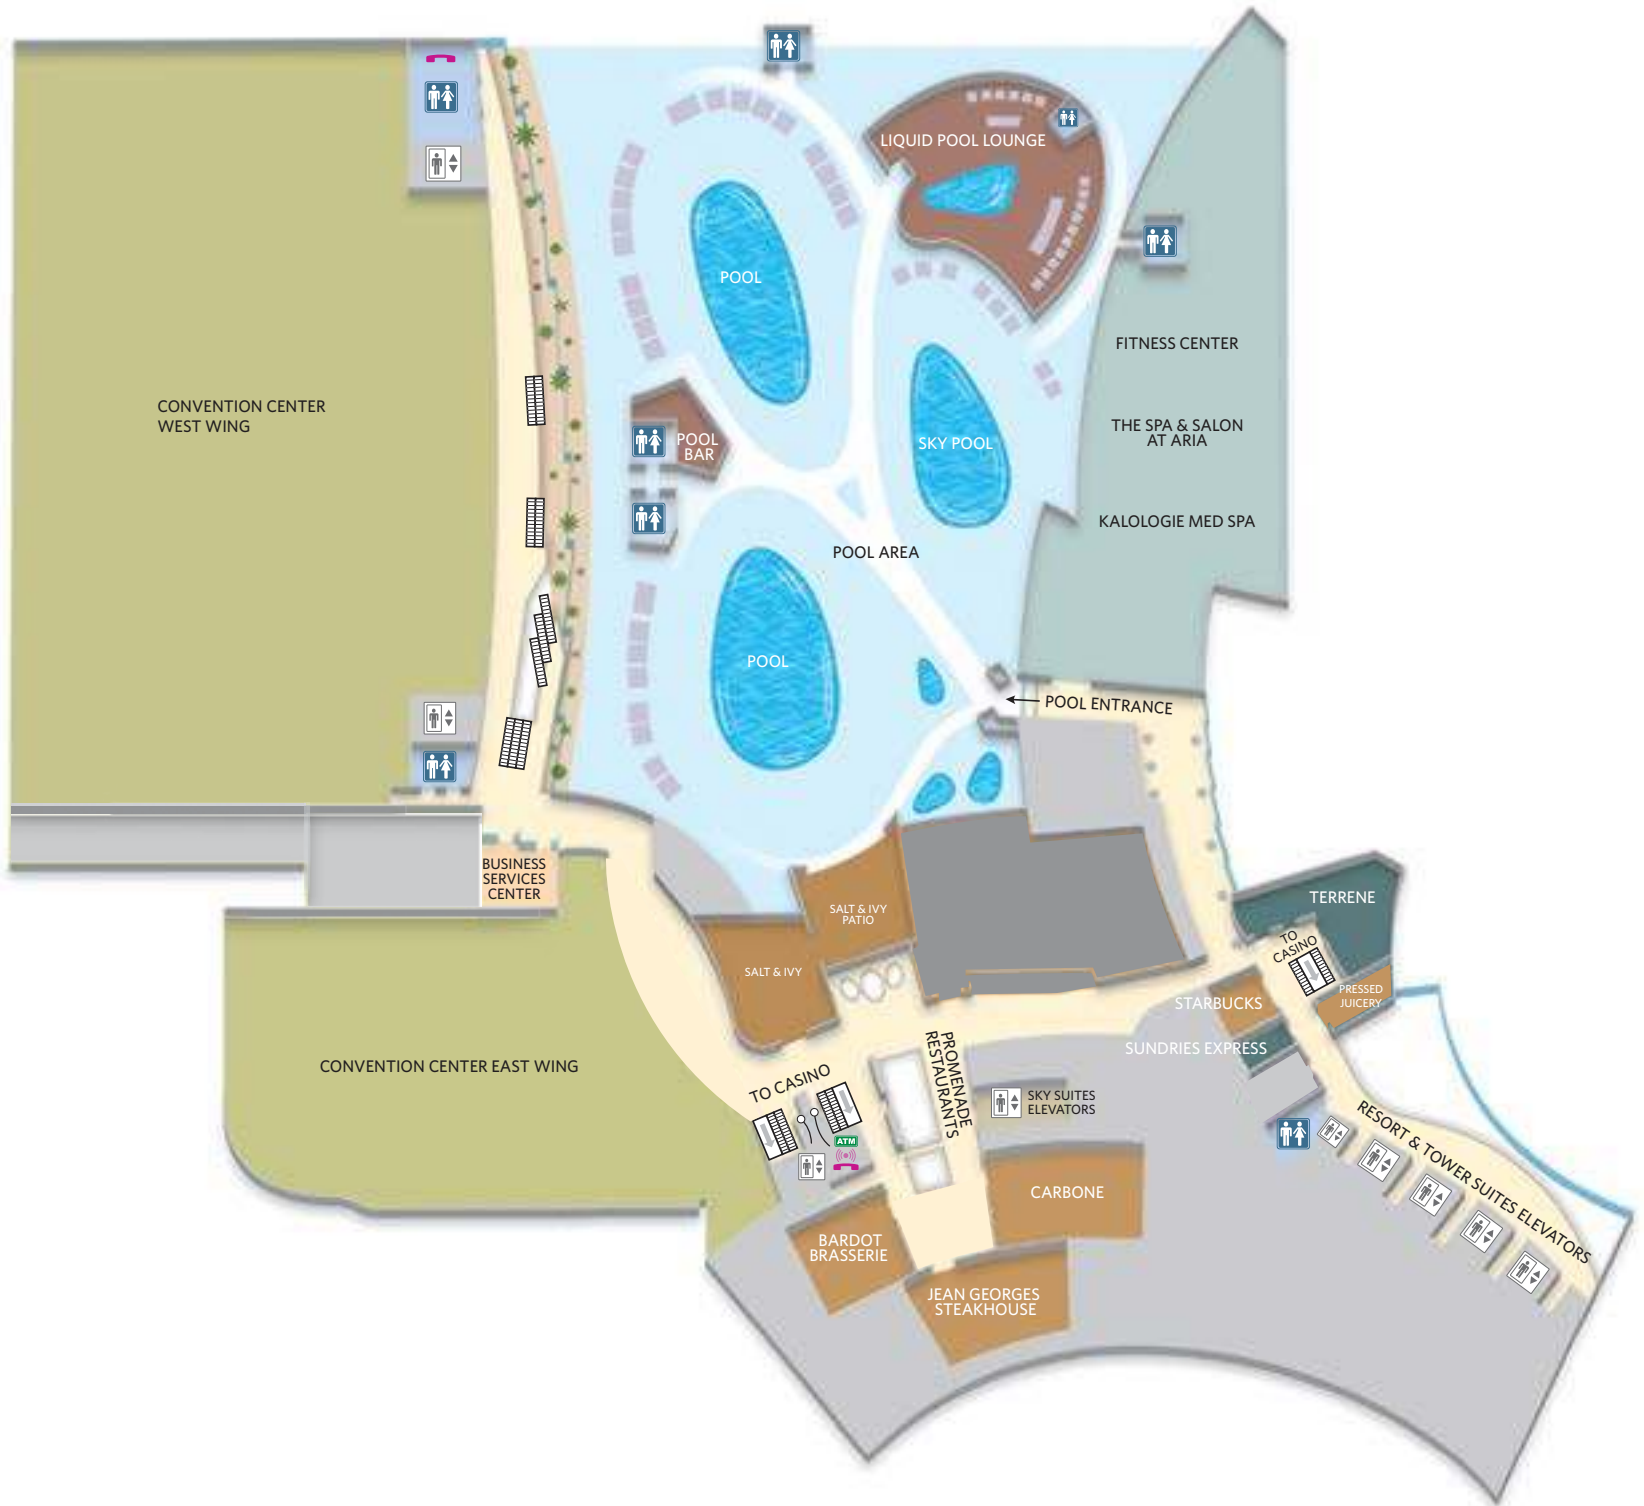

PROMENADE LEVEL

KEY

PUBLIC THOROUGHFARE	SPA / FITNESS CENTER	WASHROOMS
SLOTS & ELECTRONIC GAMES	BARS & LOUNGES	MEN'S SHOESHINE
TABLE GAMES	CONCIERGE & RESORT CLUB LOUNGE	AUTOMATED TELLER MACHINE
CASINO & SPORTS BOOK	MEETING SPACES	INTERNET KIOSKS
SHOPS & BOUTIQUES	ELEVATORS	TELEPHONE
RESTAURANTS	STAIRS & ESCALATORS	UBER - RIDESHARE PICK-UP AND DROP-OFF

◀ PREV

HOME

NEXT ▶