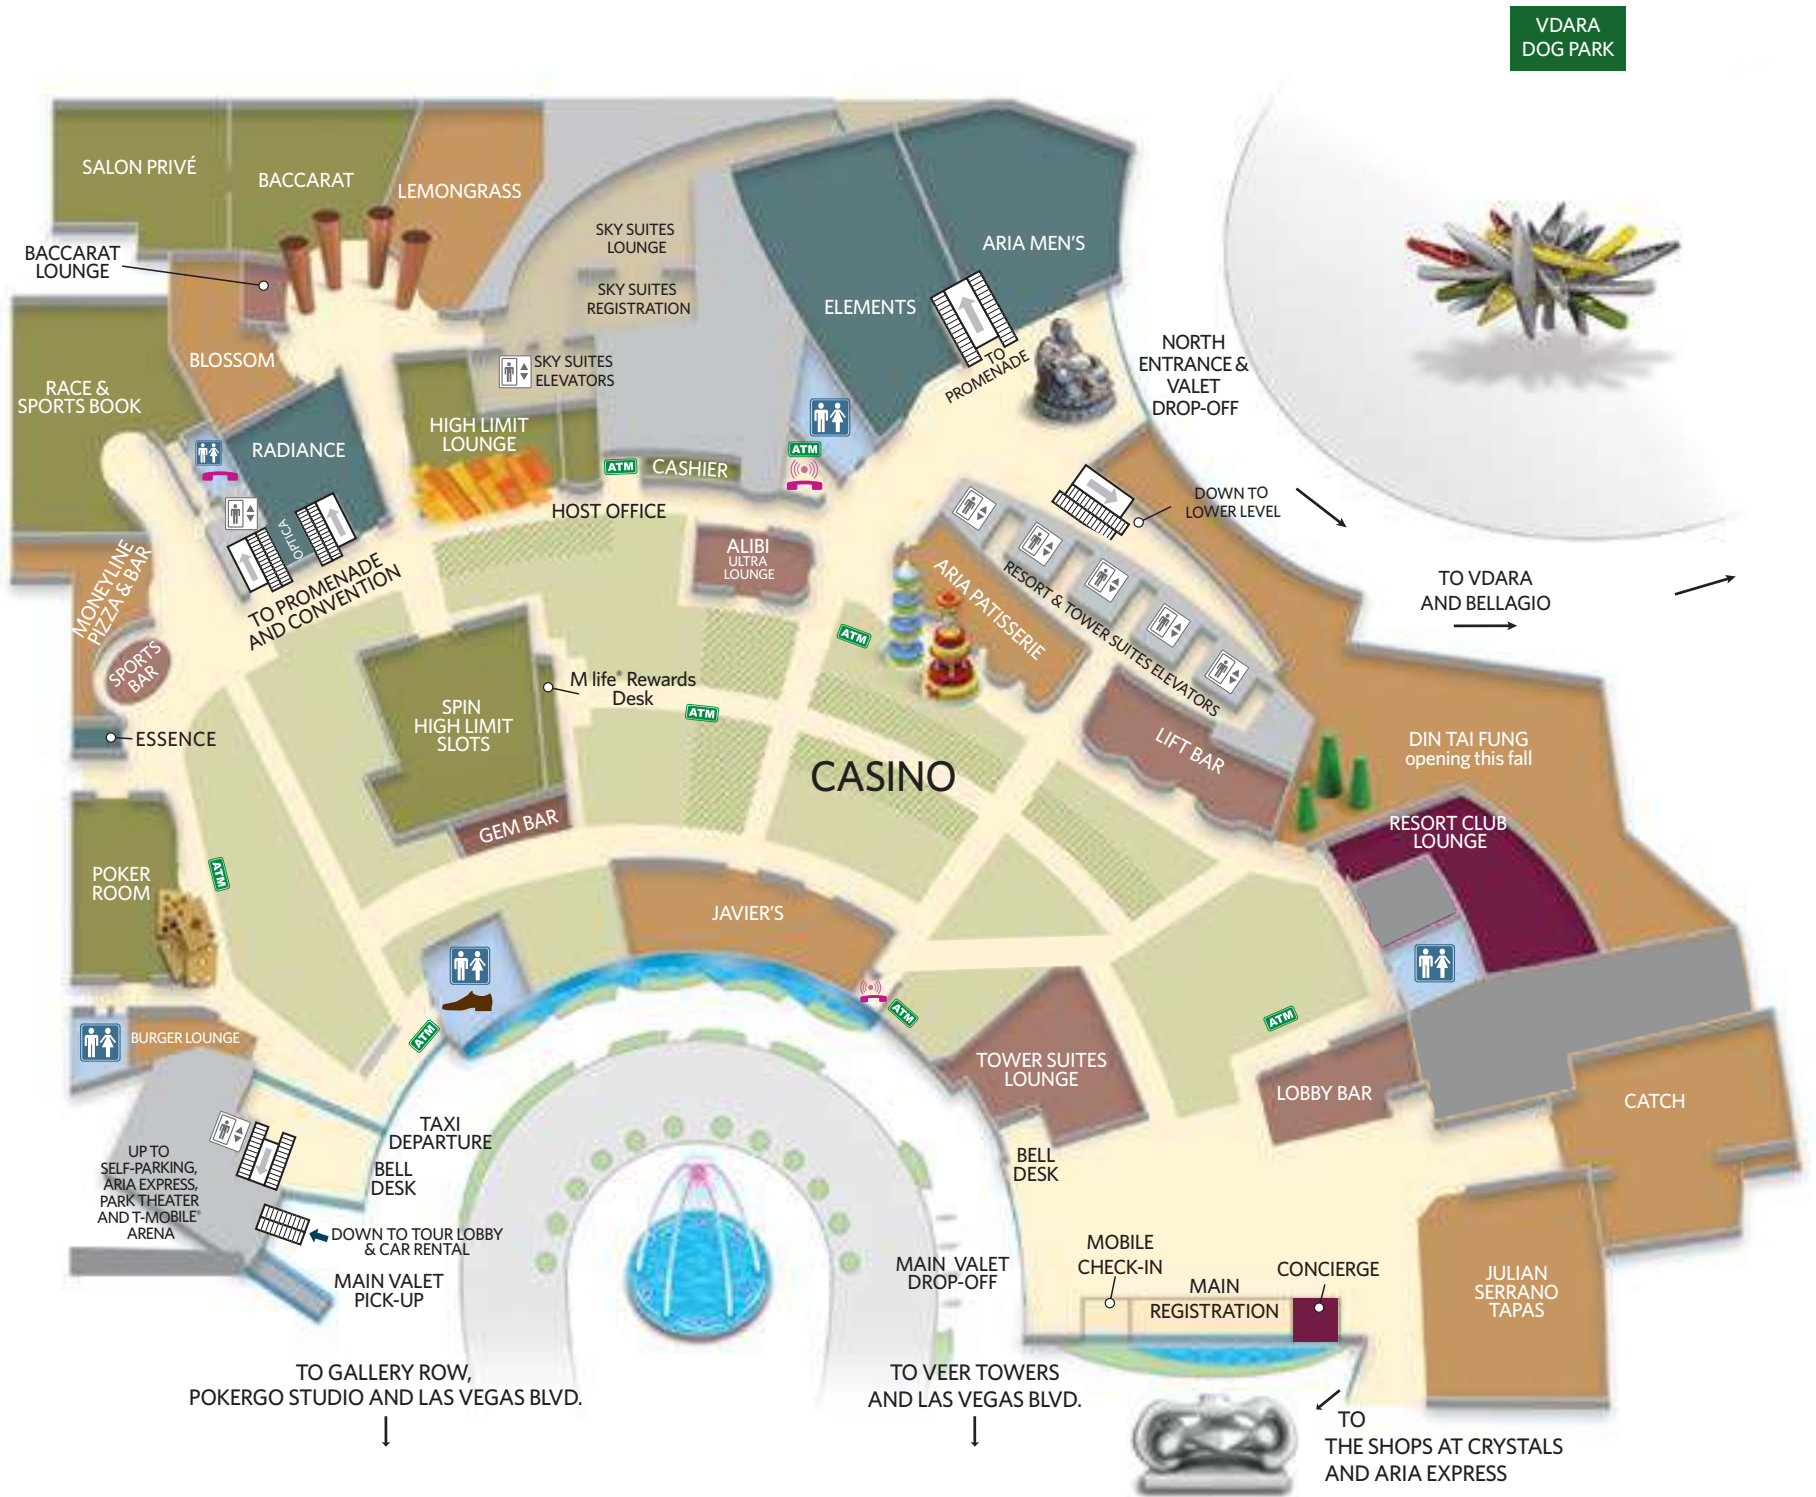

CASINO LEVEL

KEY

PUBLIC THOROUGHFARE	SPA / FITNESS CENTER	WASHROOMS
SLOTS & ELECTRONIC GAMES	BARS & LOUNGES	MEN'S SHOESHINE
TABLE GAMES	CONCIERGE & RESORT CLUB LOUNGE	AUTOMATED TELLER MACHINE
CASINO & SPORTS BOOK	MEETING SPACES	INTERNET KIOSKS
SHOPS & BOUTIQUES	ELEVATORS	TELEPHONE
RESTAURANTS	STAIRS & ESCALATORS	UBER - RIDESHARE PICK-UP AND DROP-OFF