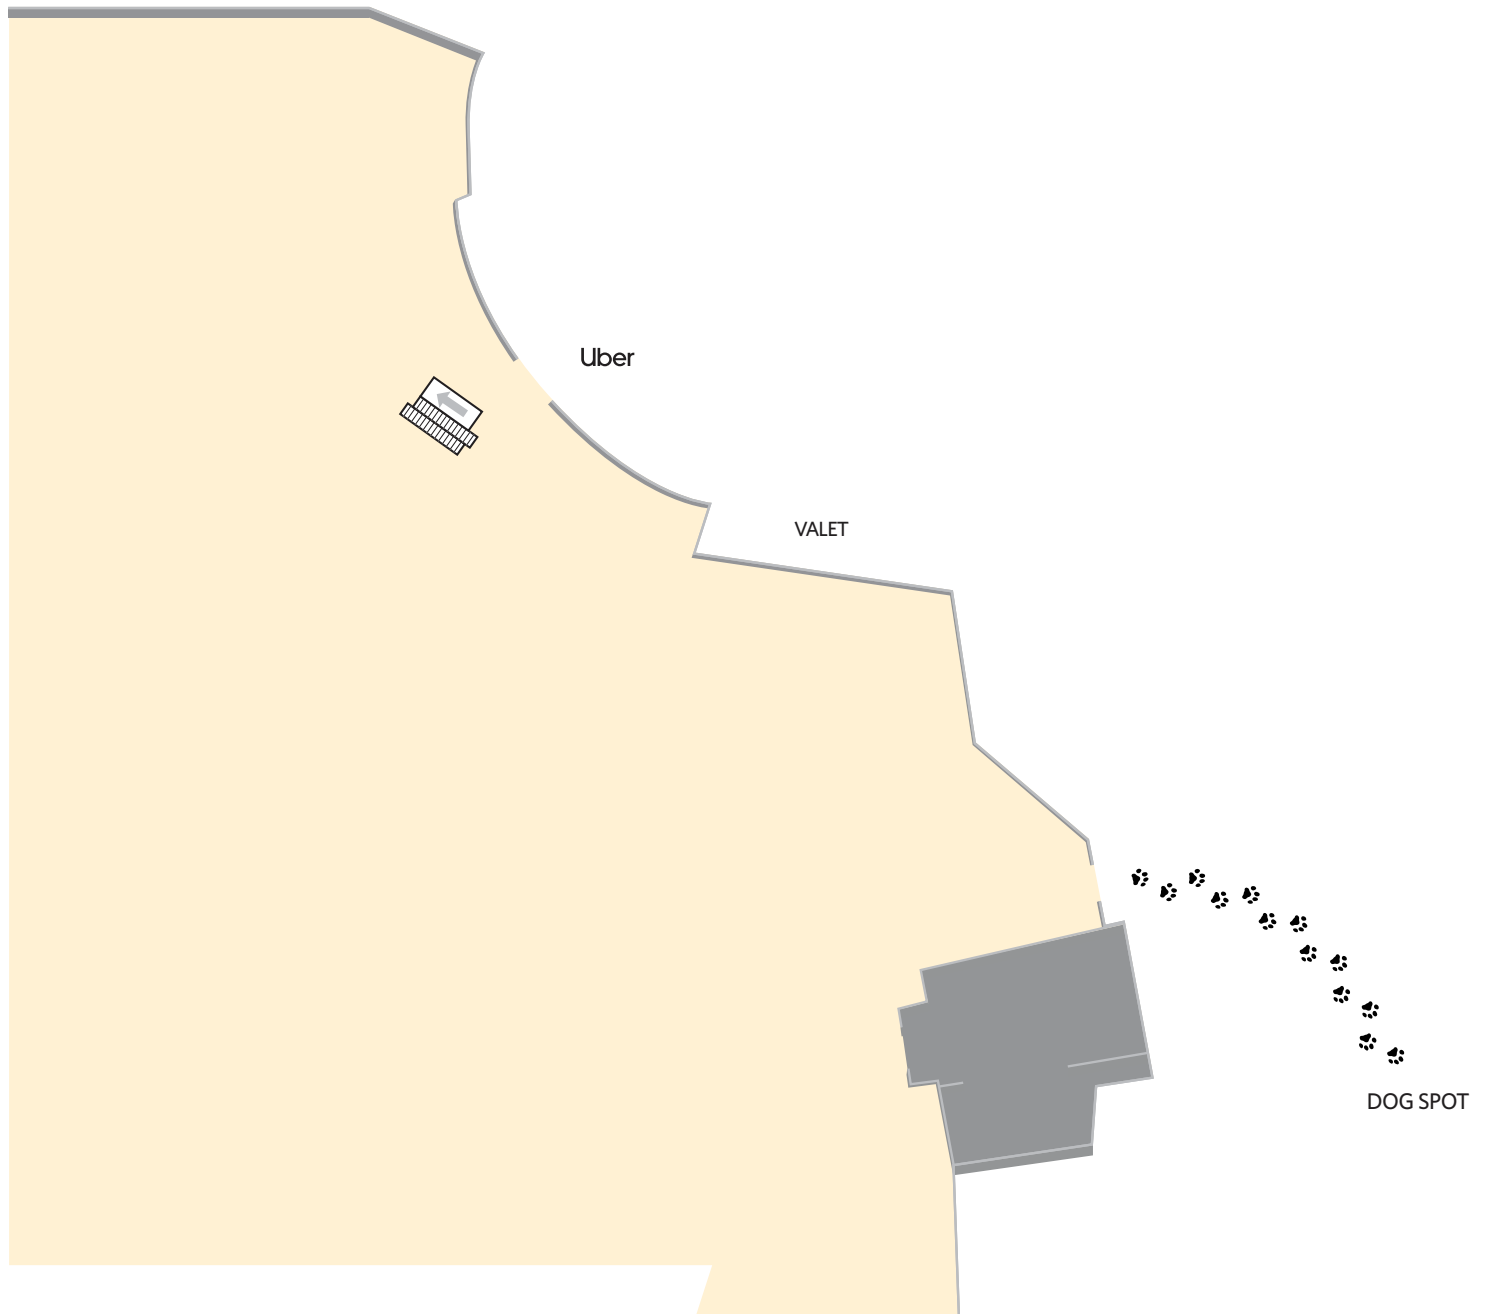

PROMENADE LEVEL

KEY

- | | | |
|--------------------------|--------------------------------|---------------------------------------|
| PUBLIC THOROUGHFARE | SPA / FITNESS CENTER | WASHROOMS |
| SLOTS & ELECTRONIC GAMES | BARS & LOUNGES | MEN'S SHOESHINE |
| TABLE GAMES | CONCIERGE & RESORT CLUB LOUNGE | AUTOMATED TELLER MACHINE |
| CASINO & SPORTS BOOK | MEETING SPACES | INTERNET KIOSKS |
| SHOPS & BOUTIQUES | ELEVATORS | TELEPHONE |
| RESTAURANTS | STAIRS & ESCALATORS | UBER - RIDESHARE PICK-UP AND DROP-OFF |

◀ PREV

HOME

NEXT ▶

NORTH VALET LOWER LEVEL

KEY

- | | | |
|--------------------------|--------------------------------|---------------------------------------|
| PUBLIC THOROUGHFARE | SPA / FITNESS CENTER | WASHROOMS |
| SLOTS & ELECTRONIC GAMES | BARS & LOUNGES | MEN'S SHOESHINE |
| TABLE GAMES | CONCIERGE & RESORT CLUB LOUNGE | AUTOMATED TELLER MACHINE |
| CASINO & SPORTS BOOK | MEETING SPACES | INTERNET KIOSKS |
| SHOPS & BOUTIQUES | ELEVATORS | TELEPHONE |
| RESTAURANTS | STAIRS & ESCALATORS | UBER - RIDESHARE PICK-UP AND DROP-OFF |

◀ PREV

HOME

NEXT ▶

Vdara®

LEVEL 2- THE SPA

KEY

- | | | |
|---|--|---|
|  PUBLIC THOROUGHFARE |  SPA / FITNESS CENTER |  WASHROOMS |
|  SLOTS & ELECTRONIC GAMES |  BARS & LOUNGES |  MEN'S SHOESHINE |
|  TABLE GAMES |  CONCIERGE & RESORT CLUB LOUNGE |  AUTOMATED TELLER MACHINE |
|  CASINO & SPORTS BOOK |  MEETING SPACES |  INTERNET KIOSKS |
|  SHOPS & BOUTIQUES |  ELEVATORS |  TELEPHONE |
|  RESTAURANTS |  STAIRS & ESCALATORS |  UBER - RIDESHARE PICK-UP AND DROP-OFF |