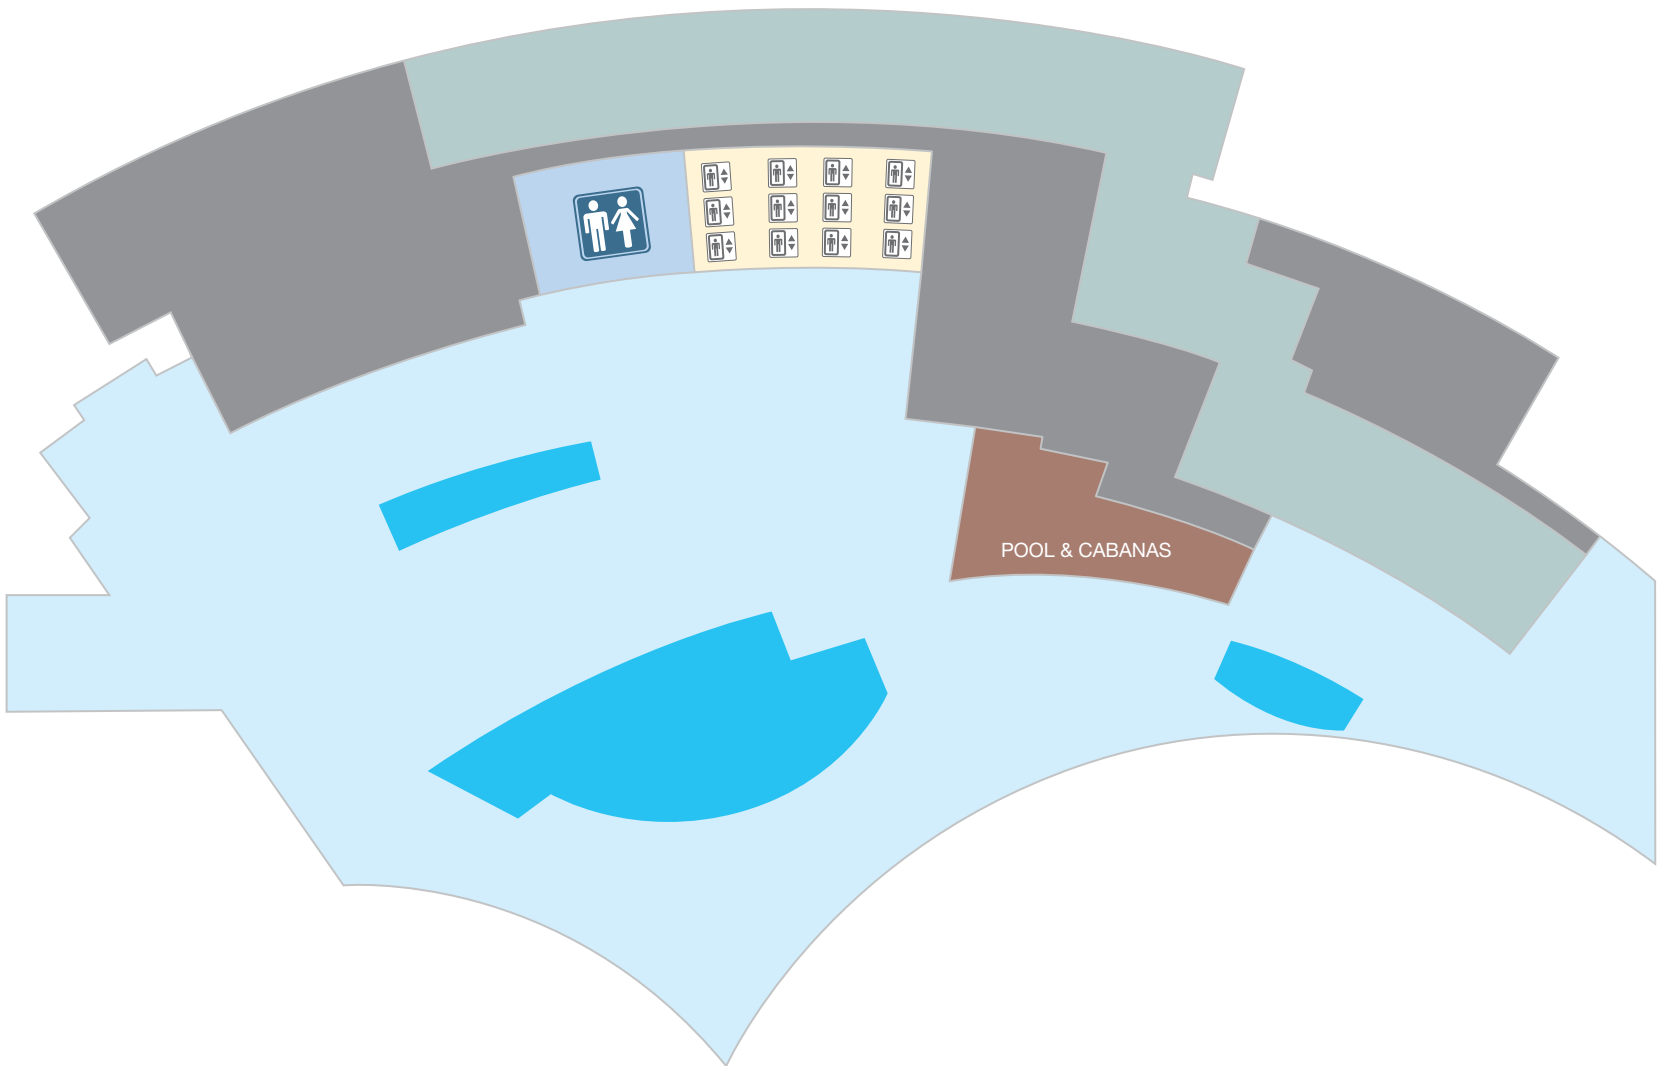

◀ PREV

HOME

NEXT ▶

Vdara®

LEVEL 1

KEY

- | | | |
|--------------------------|--------------------------------|---------------------------------------|
| PUBLIC THOROUGHFARE | SPA / FITNESS CENTER | WASHROOMS |
| SLOTS & ELECTRONIC GAMES | BARS & LOUNGES | MEN'S SHOESHINE |
| TABLE GAMES | CONCIERGE & RESORT CLUB LOUNGE | AUTOMATED TELLER MACHINE |
| CASINO & SPORTS BOOK | MEETING SPACES | INTERNET KIOSKS |
| SHOPS & BOUTIQUES | ELEVATORS | TELEPHONE |
| RESTAURANTS | STAIRS & ESCALATORS | UBER - RIDESHARE PICK-UP AND DROP-OFF |

◀ PREV

HOME

NEXT ▶

Vdara®

LEVEL 2- THE SPA

KEY

- | | | |
|---|--|---|
|  PUBLIC THOROUGHFARE |  SPA / FITNESS CENTER |  WASHROOMS |
|  SLOTS & ELECTRONIC GAMES |  BARS & LOUNGES |  MEN'S SHOESHINE |
|  TABLE GAMES |  CONCIERGE & RESORT CLUB LOUNGE |  AUTOMATED TELLER MACHINE |
|  CASINO & SPORTS BOOK |  MEETING SPACES |  INTERNET KIOSKS |
|  SHOPS & BOUTIQUES |  ELEVATORS |  TELEPHONE |
|  RESTAURANTS |  STAIRS & ESCALATORS |  UBER - RIDESHARE PICK-UP AND DROP-OFF |

◀ PREV

HOME

NEXT ▶

Vdara®

LEVEL 3 - POOL

KEY

- | | | |
|---|--|---|
|  PUBLIC THOROUGHFARE |  SPA / FITNESS CENTER |  WASHROOMS |
|  SLOTS & ELECTRONIC GAMES |  BARS & LOUNGES |  MEN'S SHOESHINE |
|  TABLE GAMES |  CONCIERGE & RESORT CLUB LOUNGE |  AUTOMATED TELLER MACHINE |
|  CASINO & SPORTS BOOK |  MEETING SPACES |  INTERNET KIOSKS |
|  SHOPS & BOUTIQUES |  ELEVATORS |  TELEPHONE |
|  RESTAURANTS |  STAIRS & ESCALATORS |  UBER - RIDESHARE PICK-UP AND DROP-OFF |