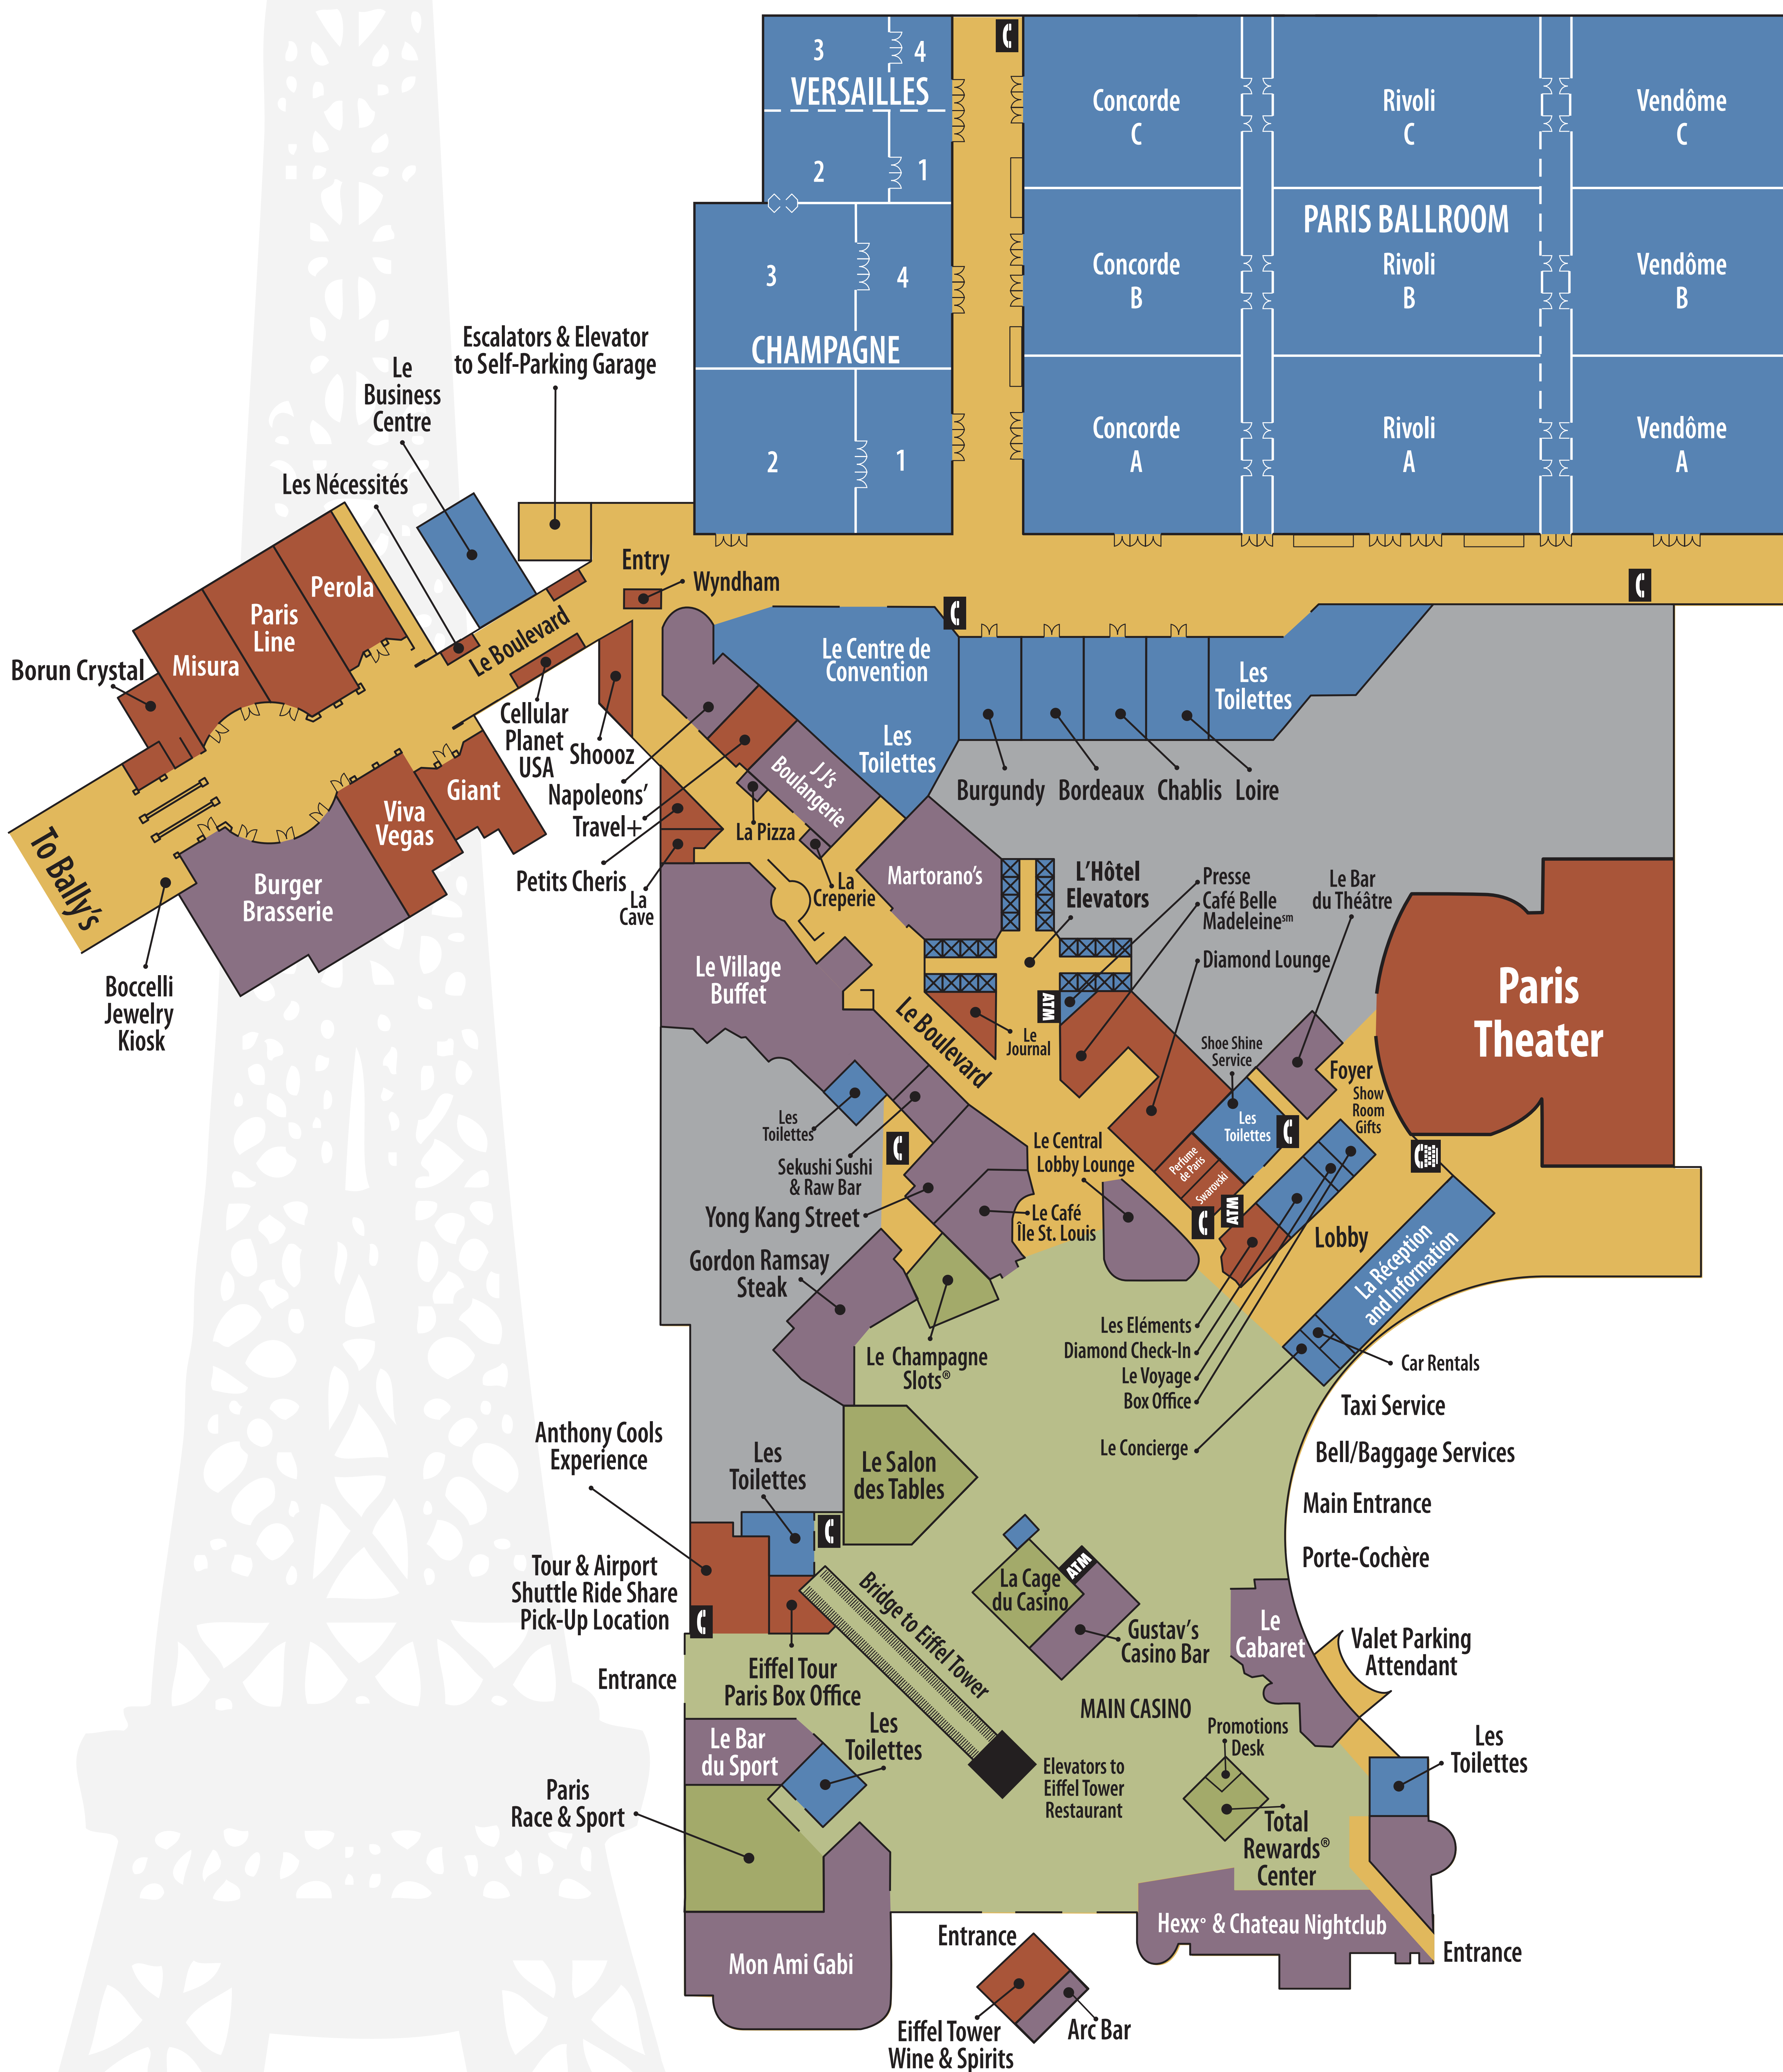

CASINO LEVEL

Las Vegas Boulevard

- Casino/Gaming
- Restaurants/Lounges
- Retail/Entertainment
- Hotel Services
- Walkways

Paris Spa by Mandara and our two Wedding Chapels are located on the second level and may be reached by L'Hôtel elevators.

Soleil Pool and L'Oasis pool store are located on the third level and may be reached by L'Hôtel elevators.

All restrooms are wheelchair accessible.